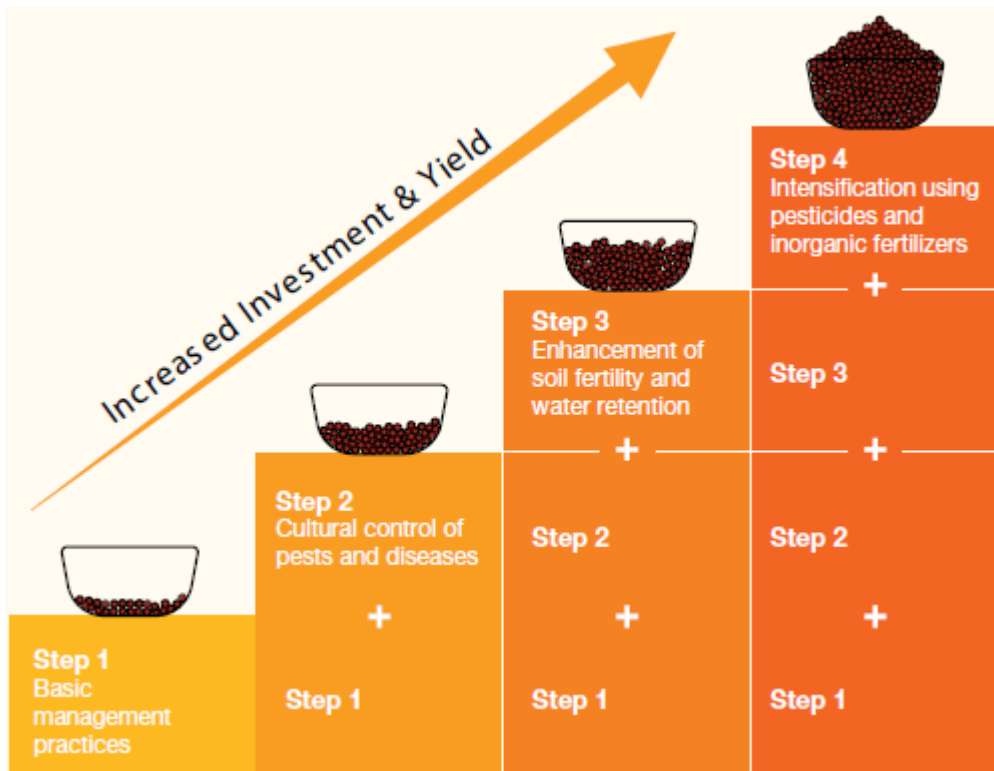

Description Technique

The Stepwise Climate Smart Investment Pathway (Stepwise) is an approach developed by the IITA research team in collaboration with partners. Stepwise breaks down the recommended best practices that many farmers cannot afford to implement into smaller, more affordable packages that can be implemented in phases. Stepwise considers specific agro-ecological variables and farmer needs and aspirations to guide incremental investment by the farmer in specific sets of, and timing of practices. This incremental investment is expected to subsequently increase coffee yields in a stepwise manner.

Composition

IITA Uganda and partners under the CGIAR Research Program on Climate Change, Agriculture and Food Security (CCAFS) (<https://ccafs.cgiar.org/>) is promoting increased smallholder coffee farmer adoption of Climate Smart Agriculture (CSA) practices in Uganda.

Small holder coffee farmers

Rentabilité Potentielle

Not available

Exigences de Licence

None

Solution en tant que Bien Public

public good

Solution Images

Stepwise

Institutions

Accompanying Solutions

Stepwise Approach is accompanied by Stepwise Smartphone Application available on Google Play Store with App name "Stepwise"